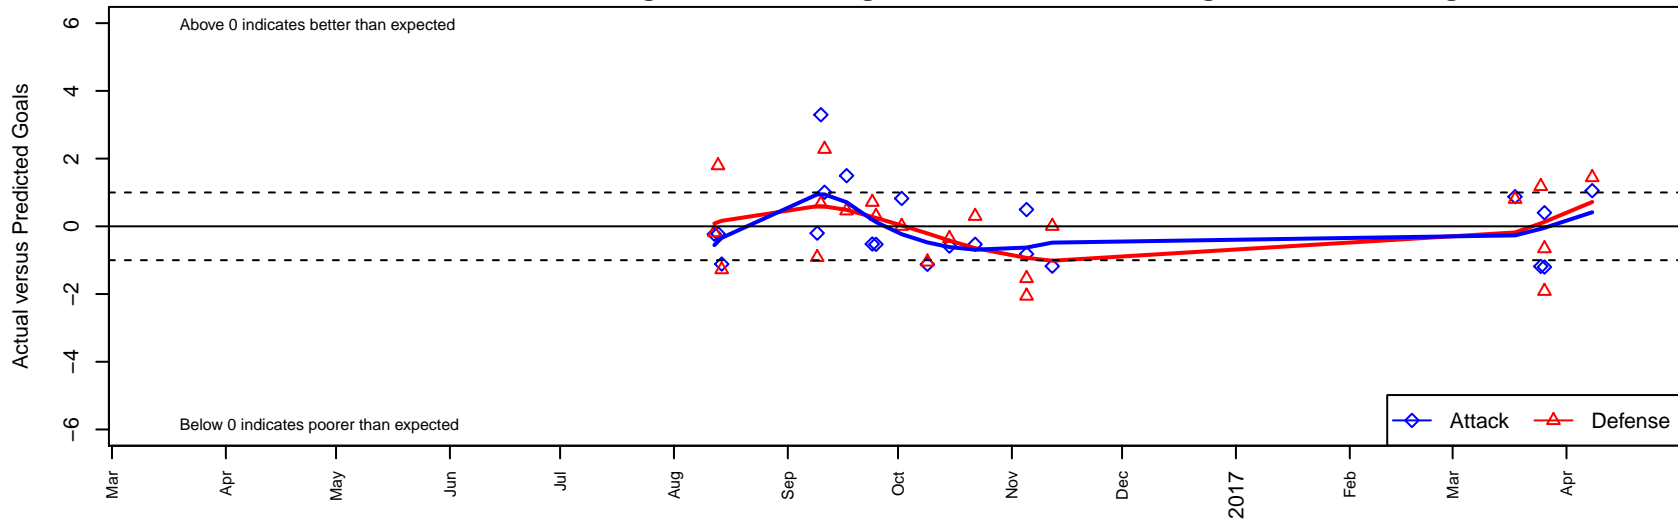

# North Idaho Inferno G05

, ID  
 G05 total strength=485  
 attack=0.44 defense=0.25  
 fall league = PSPL–Inland Copa 2 North U12  
 spr league = Spr IPL East U12  
 notes= Hartzell 2016

alt names used:  
 NORTH IDAHO INFERNO FC 05G KH  
 NORTH IDAHO INFERNO FC NI INFERNO FC  
 Inferno Hartzell G05  
 NORTH IDAHO INFERNO F C HARTZELL G05

Venues played:  
 2016 Les Schwab NW Cup U12  
 2016 Pend Orielle Cup U12 Silver  
 2016 PSPL–Inland Copa 2 North U12  
 2016 Spr IPL East U12

**North Idaho Inferno G05**  
 Dots are actual minus expected GF (blue circles) and GA (red triangles).  
 Blue line is smoothed change in attack strength. Red is smoothed change in defense strength.

**attack and defense variance (black dot)  
relative to other teams  
and top 10 in region**

**attack and defense rating  
relative to others at age  
and all opponents in last 13 months**

**Performance relative to 13 month average**