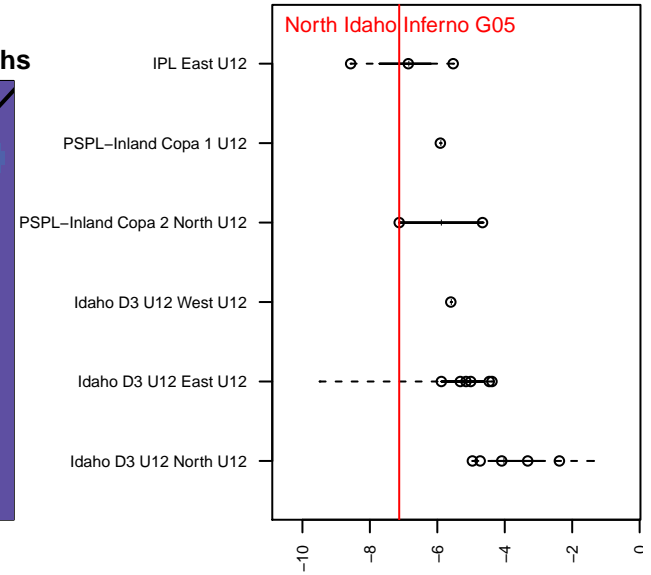

# North Idaho Inferno G05

, ID  
 G05 total strength=485  
 attack=0.44 defense=0.25  
 fall league = PSPL–Inland Copa 2 North U12  
 spr league = Spr IPL East U12  
 notes= Hartzell 2016

alt names used:  
 NORTH IDAHO INFERNO FC 05G KH  
 NORTH IDAHO INFERNO FC NI INFERNO FC  
 Inferno Hartzell G05  
 NORTH IDAHO INFERNO F C HARTZELL G05

Venues played:  
 2016 Les Schwab NW Cup U12  
 2016 Pend Orielle Cup U12 Silver  
 2016 PSPL–Inland Copa 2 North U12  
 2016 Spr IPL East U12

**North Idaho Inferno G05**  
 Dots are actual minus expected GF (blue circles) and GA (red triangles).  
 Blue line is smoothed change in attack strength. Red is smoothed change in defense strength.

**attack and defense variance (black dot)  
relative to other teams  
and top 10 in region**

**attack and defense rating  
relative to others at age  
and all opponents in last 13 months**

**Performance relative to 13 month average**